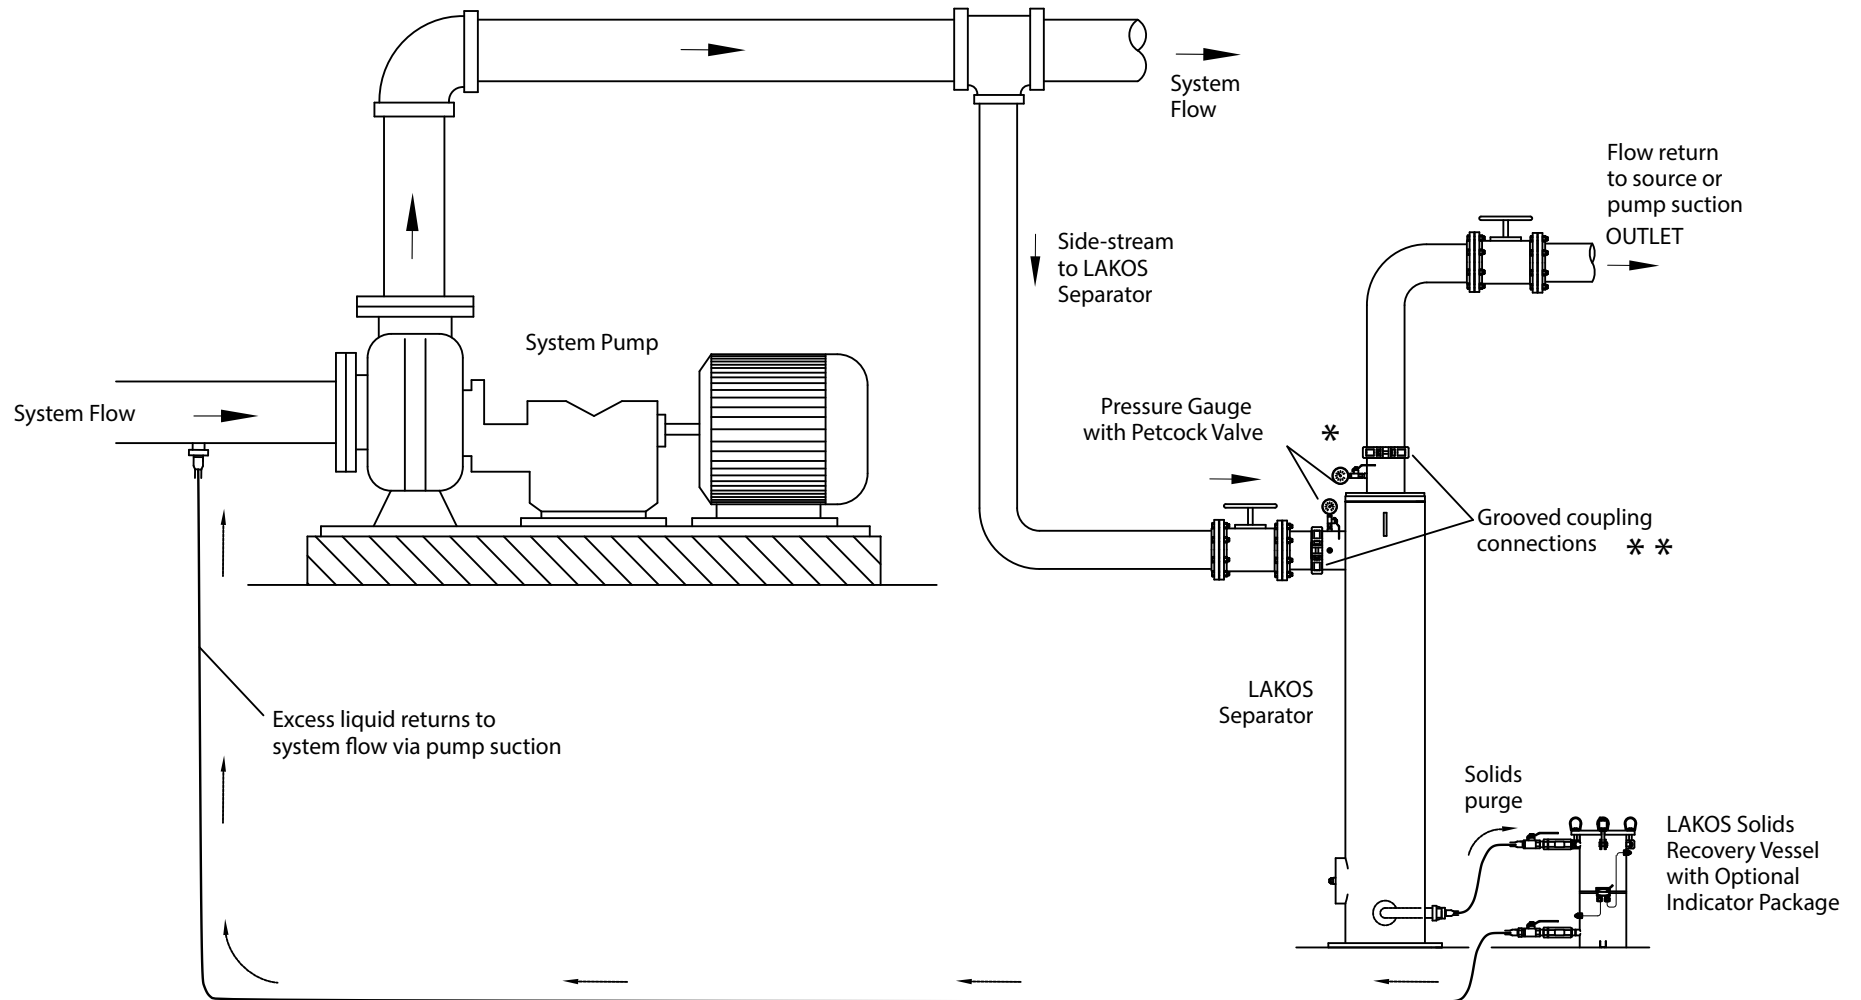

LAKOS HTH-V SERIES

Side Stream Installation Diagram

With Solids Recovery Vessel SRV

* These items available as an "Installation Kit" from LAKOS.

* * Inlet/outlet may also be specified with ANSI flanges, DIN flanges or other connections. Consult factory for details.