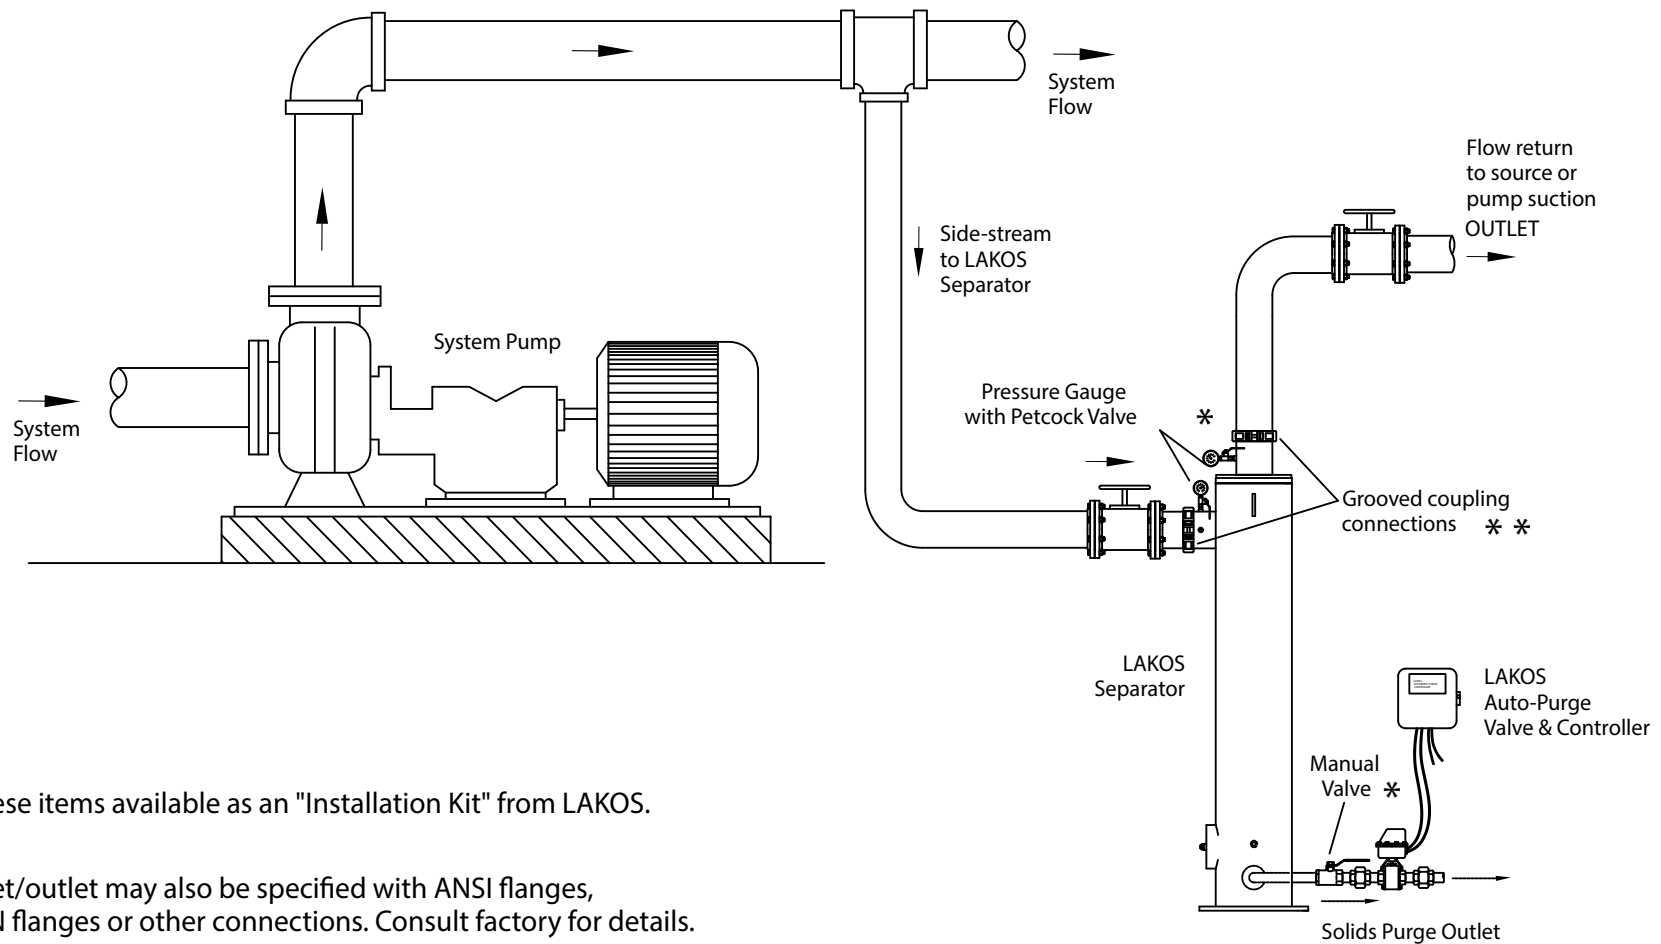

#### Side Stream Installation Diagram

With Auto-Purge ABV

\* These items available as an "Installation Kit" from LAKOS.

\* \* Inlet/outlet may also be specified with ANSI flanges, DIN flanges or other connections. Consult factory for details.

## Side Stream Installation Diagram