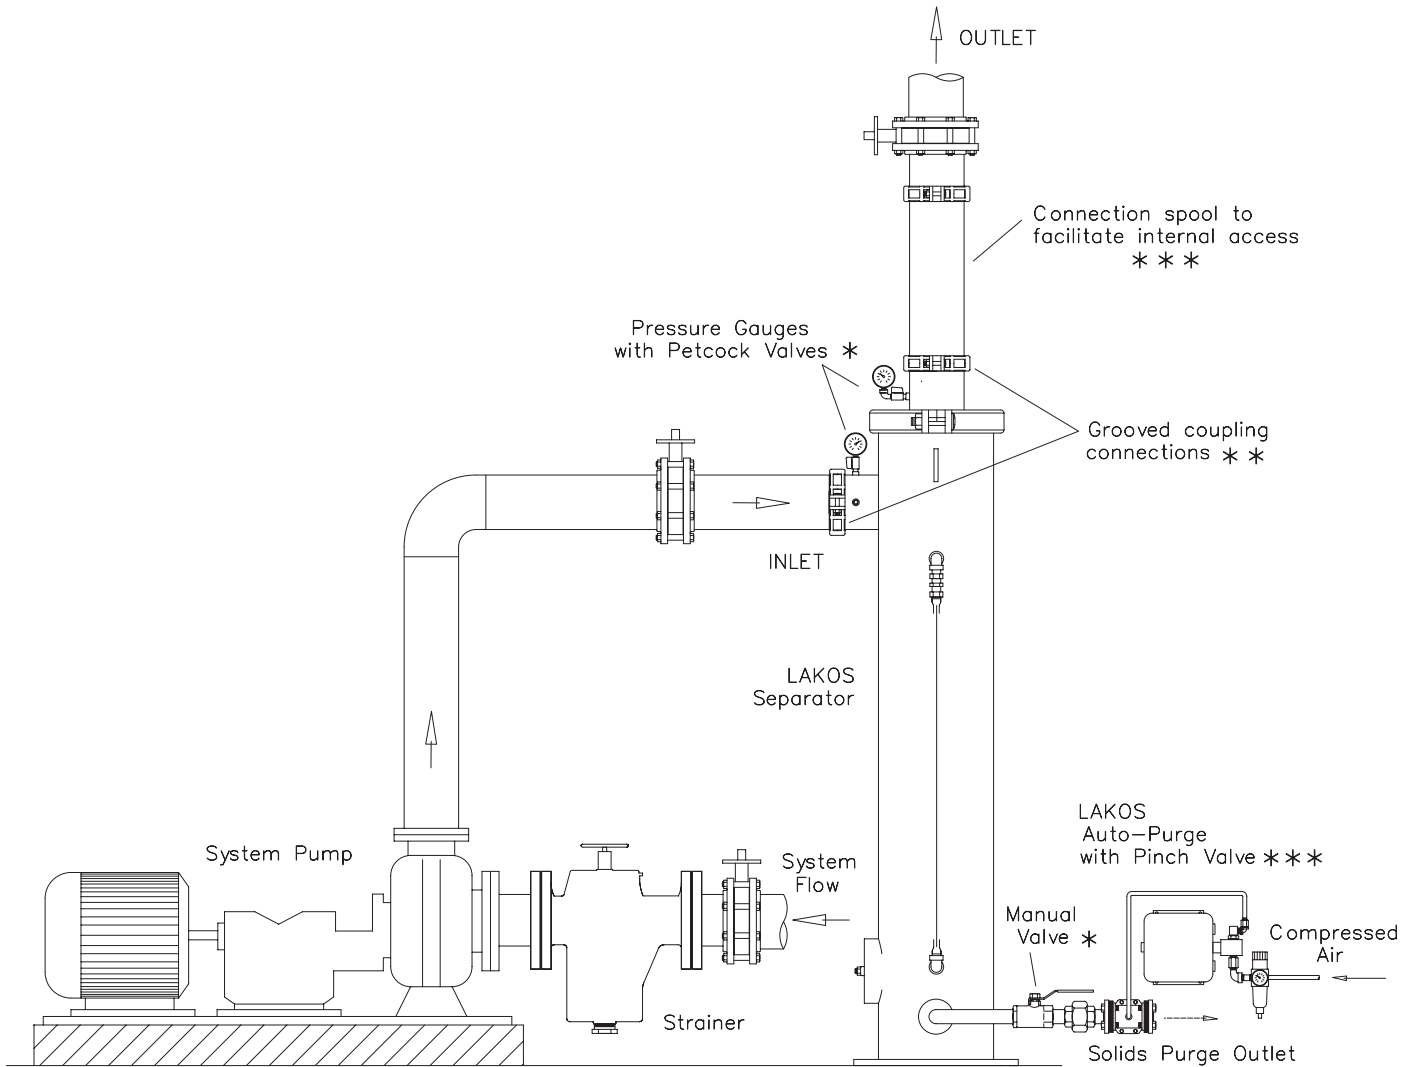

LAKOS JPX-V SERIES

High Flow Range

With Auto Purge

* These items included with JPX Series.

** Inlet/outlet may also be specified with ANSI flanges, DIN flanges or other connections. Consult factory for details.