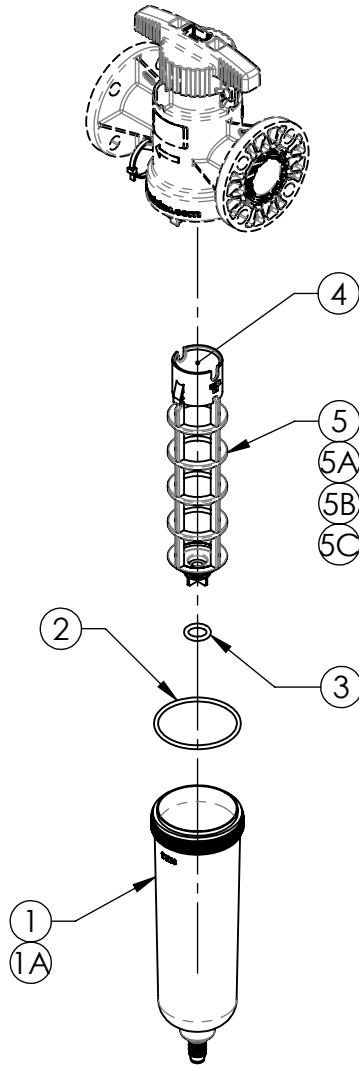

TWIST II CLEAN 2" FILTER

SPARE PARTS KITS

ITEM NO.	PART NUMBER	DESCRIPTION	SPARE PARTS KITS						
			131741 - T2C-200, BOWL + O-RING KIT	131742 - T2C-200B, BOWL + O-RING KIT	133014 - T2C-200 ELEMENT/BOWL + O-RINGS KIT	131743 - T2C-200-80 FILTER ELEMENT KIT	131744 - T2C-200-100 FILTER ELEMENT KIT	131745 - T2C-200-140 FILTER ELEMENT KIT	131746 - T2C-200-200 FILTER ELEMENT KIT
1	191500	BOWL, T2C, 2" FILTER, POLY CLEAR	1	-	-	-	-	-	-
1A	191500BSF	BOWL, T2C, 2" FILTER/BSP, POLY CLEAR	-	1	-	-	-	-	-
2	131366	O-RING, 4.100 ID X .210 DIA	1	1	-	-	-	-	-
3	131360	O-RING, 24.2mm ID X 5.7mm DIA	-	-	1	1	1	1	1
4	191533	SCREEN SUPPORT, T2C, 2" FILTER	-	-	-	-	-	1	1
5	131531	ELEMENT, T2C, 2" FILTER, 100 MESH	-	-	-	-	1	-	-
5A	191530	ELEMENT, T2C, 2" FILTER, 140 MESH	-	-	-	-	-	1	-
5B	191529	ELEMENT, T2C, 2" FILTER, 200 MESH	-	-	-	-	-	-	1
5C	131532	ELEMENT, T2C, 2" FILTER, 60 MESH	-	-	-	1	-	-	-
			QTY.						