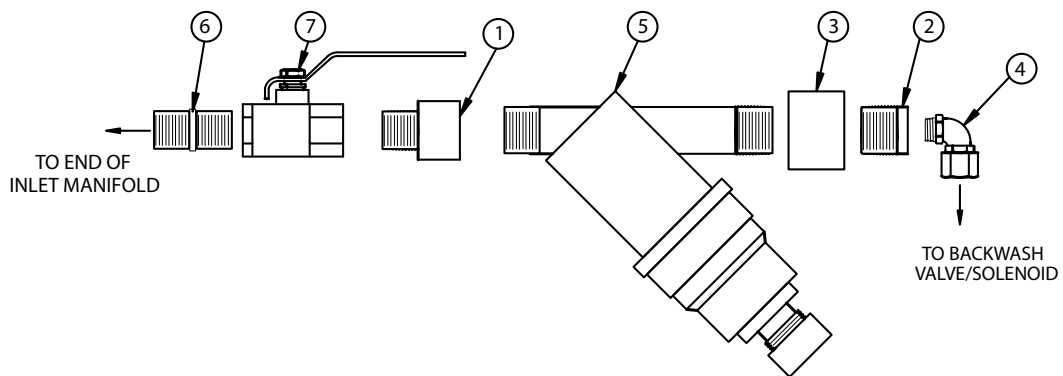

LS-596B (Rev. 6/07)

Auto Controller Parts/Kits

CONTROLLER KIT

ITEM	DESCRIPTION	PART #
1	1/8" STRAIGHT COUPLING	108027
2	1/8" 45° ELBOW	105882
3	1/8" x 3/8" POLY CONNECTOR	105024

KIT PART # 103417

PRESSURE DIFFERENTIAL SWITCH KIT (AUTO)

ITEM	DESCRIPTION	PART #
1	1/8" STRAIGHT COUPLING	108027
2	1/8" 45° ELBOW	105882
3	1/8" x 3/8" POLY ADAPTER	105024
4	MURPHY PRESSURE DIFF. SWITCH	107833

KIT PART # 106432

WATER UPTAKE KIT

ITEM	DESCRIPTION	PART #
1	ADAPTER, REDUCER, 3/4" x 1/2" FPT x MPT, PVC	115649
2	BUSHING, REDUCER, 3/4" x 1/4" MPT x FPT, PVC	119434
3	COUPLING, NPT FULL, 3/4", PVC	123246
4	ELBOW, 90 DEG, 3/8" x 1/4", TUBE x MPT, POLY	111063
5	FILTER, SPIN-CLEAN, 3/4", 100 MESH, ABS	123245
6	NIPPLE, NPT, 1/2" STD x 1-1/2" TBE, A-53 GALV	106608
7	VALVE, BALL, 1/2" 150# FPT FULLPORT, BRASS	108032