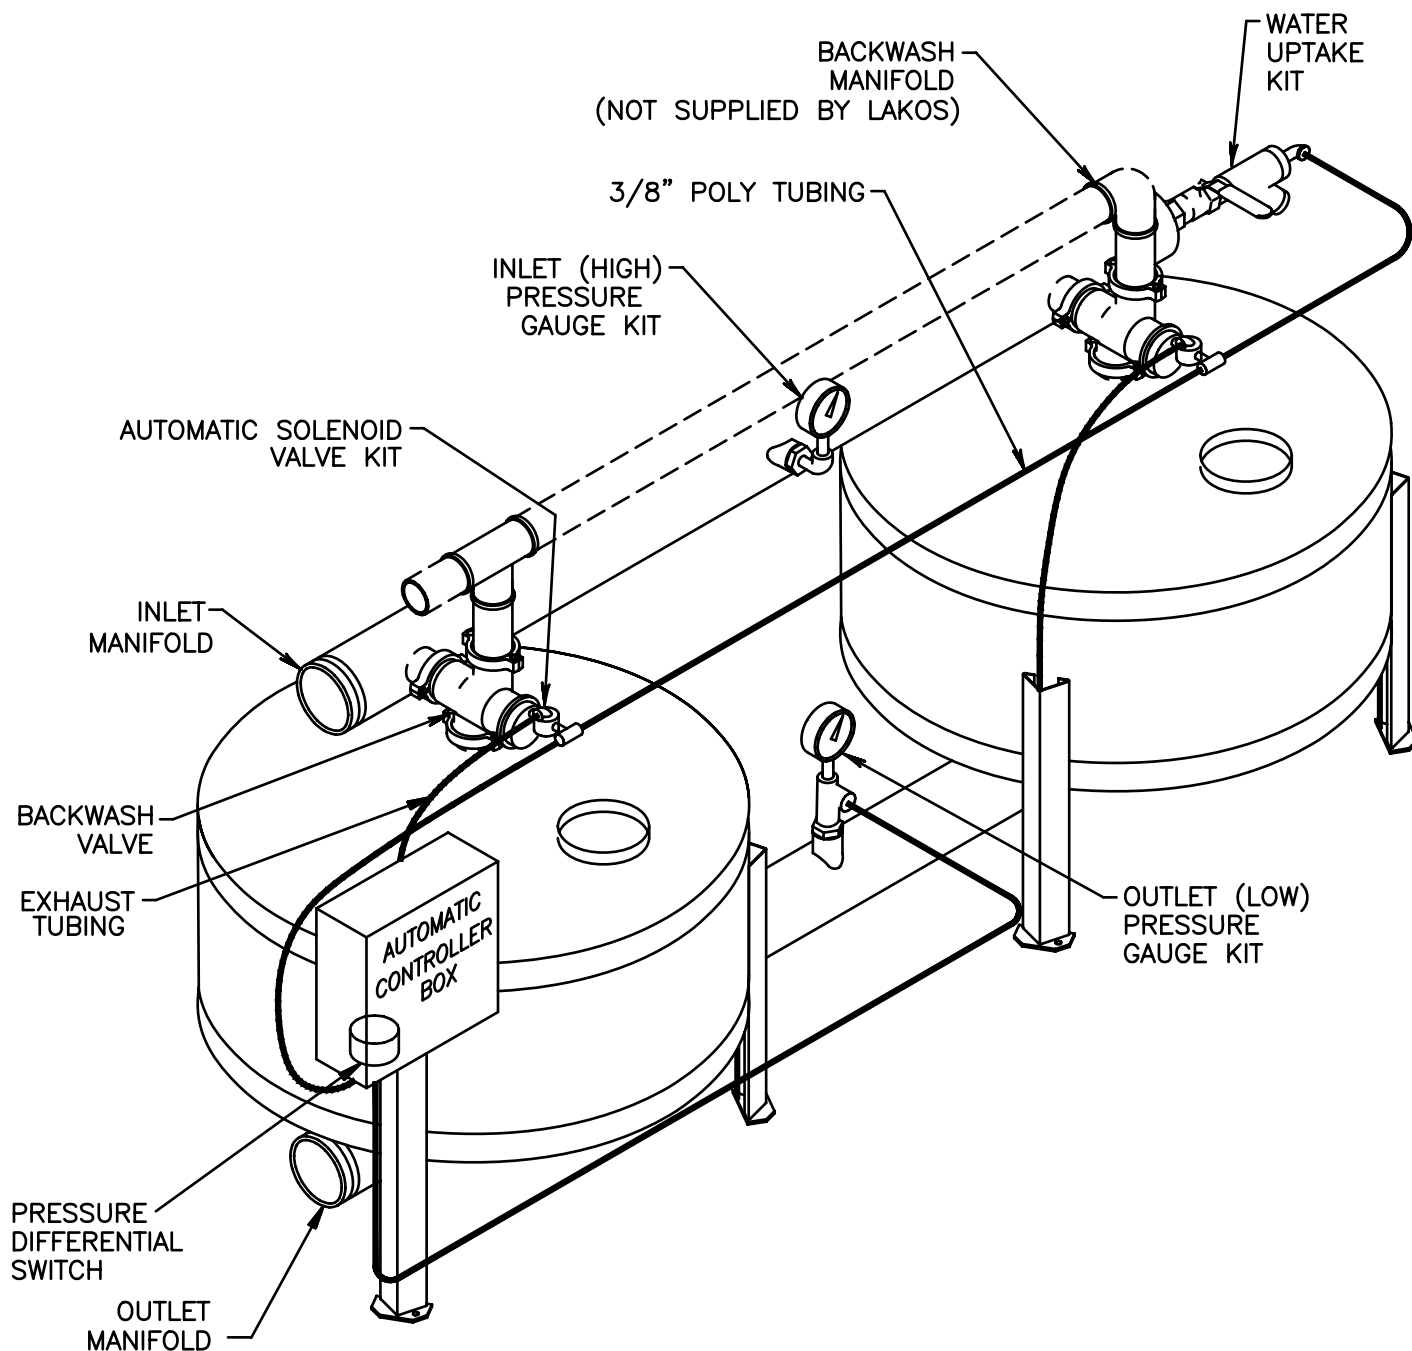

Installation Profile – Automatic Systems

WLS-594B(REV.11/03)