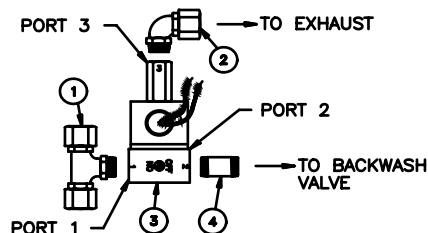

AUTOMATIC SOLENOID VALVE KIT

24V-AC

ITEM	DESCRIPTION	PART #
1	TEE, 1/4" x 3/8" POLY	107914
2	ELBOW, 1/4" x 3/8" POLY	111063
3	VALVE, SOLENOID	101671
4	NIPPLE, 1/4" x 1 1/2" S.S.	106600
SOLENOID BODY ONLY		105371
24 VAC COIL ONLY		105720

KIT PART # 101944