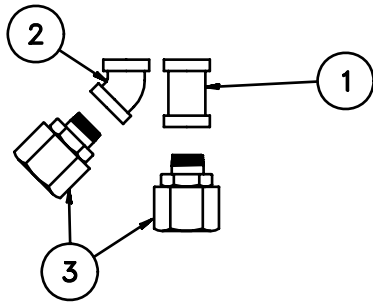

KIT PART # 112105

AUTOMATIC SOLENOID VALVE KIT

24V-AC

ITEM	DESCRIPTION	PART #
1	TEE, 1/4" x 3/8" POLY	107914
2	ELBOW, 1/4" x 3/8" POLY	111063
3	VALVE, SOLENOID	101671
4	NIPPLE, 1/4" x 1 1/2" S.S.	106600
SOLENOID BODY ONLY		105371
24 VAC COIL ONLY		105720

KIT PART # 101944

MANUAL VALVE KIT

ITEM	DESCRIPTION	PART #
1	TEE, 1/4" x 3/8" POLY	107914
2	VALVE, BALL, 1/4" 3-WAY SS	108031
3	ELBOW, 1/4" x 3/8" POLY	111063
4	NIPPLE, 1/4" x 1 1/2" S.S.	106600

KIT PART # 106438

LS-596B (Rev. 6/07)

Auto Controller Parts/Kits

CONTROLLER KIT

ITEM	DESCRIPTION	PART #
1	1/8" STRAIGHT COUPLING	108027
2	1/8" 45° ELBOW	105882
3	1/8" x 3/8" POLY CONNECTOR	105024

KIT PART # 103417

PRESSURE DIFFERENTIAL SWITCH KIT (AUTO)

ITEM	DESCRIPTION	PART #
1	1/8" STRAIGHT COUPLING	108027
2	1/8" 45° ELBOW	105882
3	1/8" x 3/8" POLY ADAPTER	105024
4	MURPHY PRESSURE DIFF. SWITCH	107833

KIT PART # 106432

WATER UPTAKE KIT

ITEM	DESCRIPTION	PART #
1	ADAPTER, REDUCER, 3/4" x 1/2" FPT x MPT, PVC	115649
2	BUSHING, REDUCER, 3/4" x 1/4" MPT x FPT, PVC	119434
3	COUPLING, NPT FULL, 3/4", PVC	123246
4	ELBOW, 90 DEG, 3/8" x 1/4", TUBE x MPT, POLY	111063
5	FILTER, SPIN-CLEAN, 3/4", 100 MESH, ABS	123245
6	NIPPLE, NPT, 1/2" STD x 1-1/2" TBE, A-53 GALV	106608
7	VALVE, BALL, 1/2" 150# FPT FULLPORT, BRASS	108032