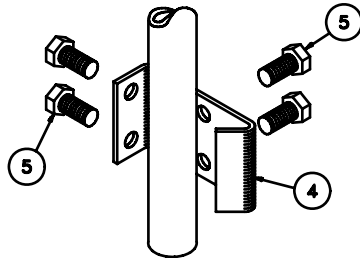

ITEM	DESCRIPTION	PART #
1	1/8" STRAIGHT COUPLING	108027
2	1/8" 45° ELBOW	105882
3	1/8" x 3/8" POLY ADAPTER	105024
4	MURPHY PRESSURE DIFF. SWITCH	107833

KIT PART # 106432

WATER UPTAKE KIT

ITEM	DESCRIPTION	PART #
1	ADAPTER, REDUCER, 3/4" x 1/2" FPT x MPT, PVC	115649
2	BUSHING, REDUCER, 3/4" x 1/4" MPT x FPT, PVC	119434
3	COUPLING, NPT FULL, 3/4", PVC	123246
4	ELBOW, 90 DEG, 3/8" x 1/4", TUBE x MPT, POLY	111063
5	FILTER, SPIN-CLEAN, 3/4", 100 MESH, ABS	123245
6	NIPPLE, NPT, 1/2" STD x 1-1/2" TBE, A-53 GALV	106608
7	VALVE, BALL, 1/2" 150# FPT FULLPORT, BRASS	108032

KIT PART # 123247

LS-597D (Rev. 6/07)

Controller Mount Assembly Parts/Kits

CONTROLLER MOUNT ASSEMBLY

48 TANK

ITEM	QTY	DESCRIPTION	PART #
1	1	TEE, BRACKET, SS	112542
2	2	BOLT, HEX, 1/4-20 x 3/4", SS	105373
3	2	NUT, HEX, 1/4-20, SS	106767
4	1	TANK, LEG BRACKET, SS	105702
5	4	BOLT, HEX, 3/8-15 x 1 1/2", SS	114370

KIT PART # 105149

CONTROLLER MOUNT ASSEMBLY

15-36 TANK

ITEM	QTY	DESCRIPTION	PART #
1	1	TEE, BRACKET, SS	112542
2	2	BOLT, HEX, 1/4-20 x 3/4", SS	105373
3	2	NUT, HEX, 1/4-20, SS	106767
4	1	TANK, LEG BRACKET, SS	105703
5	4	BOLT, HEX, 3/8-16 x 1 1/2", SS	114370