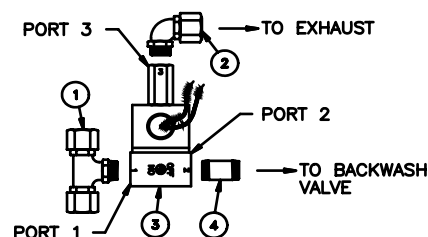

KIT PART # 112553

LS-595B (Rev 6/07)

Solenoid & Manual Valve Parts/Kits

AUTOMATIC SOLENOID VALVE KIT

12V-DC

ITEM	DESCRIPTION	PART #
1	TEE, 1/4" x 3/8" POLY	107914
2	ELBOW, 1/4" x 3/8" POLY	111063
3	VALVE, SOLENOID	108131
4	NIPPLE, 1/4" x 1 1/2" S.S.	106600
SOLENOID BODY ONLY		105371
12 VDC COIL ONLY		105719

KIT PART # 106434

AUTOMATIC SOLENOID VALVE KIT

12V-DCL (LATCHING)

ITEM	DESCRIPTION	PART #
1	TEE, 1/4" x 3/8" POLY	107914
2	ELBOW, 1/4" x 3/8" POLY	111063
3	VALVE, SOLENOID	101823
4	NIPPLE, 1/4" x 1 1/2" S.S.	106600
SOLENOID BODY ONLY		105371
12 VDC COIL ONLY		105718