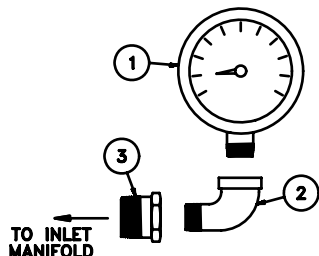

Pressure Gauge Parts/Kits

INLET PRESSURE GAUGE KIT (AUTO/MANUAL)

ITEM	DESCRIPTION	PART #
1	GAUGE, 0-100 psi PRESSURE	106262
2	ELBOW, 1/4" STREET, GALV	105897
3	REDUCER,BUSHING, 1/2" x 1/4"	105556

KIT PART # 106433