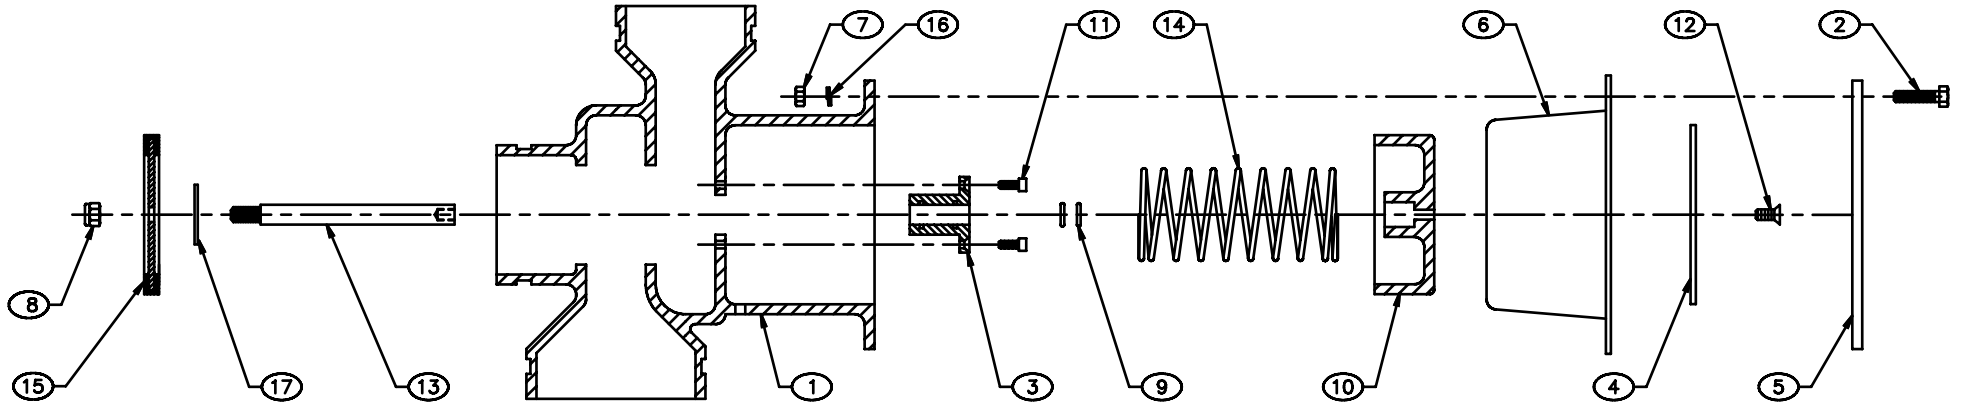

ITEM	DESCRIPTION	PART NO.
1	BODY, VALVE, 3" BACKWASH, GRAY IRON CAST	105369
2	BOLT, HEX, 1/4-20 UNC-2A x 1-1/2 , 316SS	105377
3	BUSHING, GUIDE, BACKWASH VALVE, PVC	105546
4	DISC, PLUNGER, 3" & 4" BACKWASH VALVE, SS 304	105361
5	COVER, VALVE, 3" BACKWASH, ALUMINUM CASTING	105822
6	DIAPHRAGM, VALVE, 3" BACKWASH VALVE, NEOPRENE	105863
7	NUT, HEX, 1/4-20 UNC-2B, 316 SS	106767
8	NUT, HEX NYLOCK, 3/8-16 UNC-2B, 316 SS	106791
9	O-RING, SHAFT, 568-112, BUNA-N 70	106825
10	PISTON, VALVE, 3" BACKWASH, GRAY IRON CAST	107169
11	SCREW, FLAT HEAD HEX SOCKET 10-32 UNC-2A x 3/4, 18-8	107407
12	SCREW, FLAT HEAD HEX SOCKET, 1/4 - 20 UNC-2A x 1, 18-8	115808
13	SHAFT, VALVE, 3" BACKWASH, 304 SS	107712
14	SPRING, COMPRESSION, 3" BACKWASH VALVE, SS	107800
15	VULCANIZED, DISC, 2.80 OD SEAT, BLACK RUBBER	108139
16	WASHER, LOCK SPLIT, 1/4", 18-8	104018
17	WASHER, FLAT, 3/8", 18-8	108149