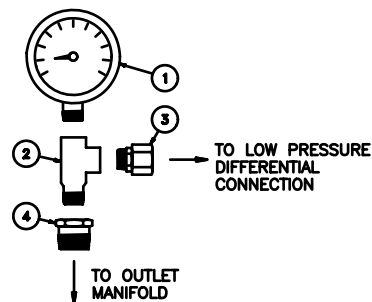

OUTLET PRESSURE GAUGE KIT (AUTO)

ITEM	DESCRIPTION	PART #
1	GAUGE, 0-100 psi PRESSURE	106262
2	TEE, 1/4" MALE RUN, BRASS	107886
3	CONNECTOR, 1/4" x 3/8" POLY	105027
4	BUSHING,REDUCER, 1/2" x 1/4"	105556

KIT PART # 106437