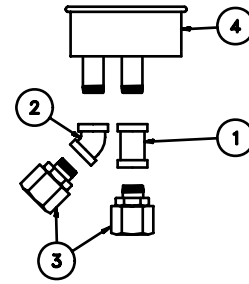

KIT PART # 101944

MANUAL VALVE KIT

ITEM	DESCRIPTION	PART #
1	TEE, 1/4" x 3/8" POLY	107914
2	VALVE, BALL, 1/4" 3-WAY SS	108031
3	ELBOW, 1/4" x 3/8" POLY	111063
4	NIPPLE, 1/4" x 1 1/2" S.S.	106600

KIT PART # 106438

LS-596B (Rev. 6/07)

Auto Controller Parts/Kits

CONTROLLER KIT

ITEM	DESCRIPTION	PART #
1	1/8" STRAIGHT COUPLING	108027
2	1/8" 45° ELBOW	105882
3	1/8" x 3/8" POLY CONNECTOR	105024

KIT PART # 103417

PRESSURE DIFFERENTIAL SWITCH KIT (AUTO)

ITEM	DESCRIPTION	PART #
1	1/8" STRAIGHT COUPLING	108027
2	1/8" 45° ELBOW	105882
3	1/8" x 3/8" POLY ADAPTER	105024
4	MURPHY PRESSURE DIFF. SWITCH	107833

KIT PART # 106432

WATER UPTAKE KIT

ITEM	DESCRIPTION	PART #
1	ADAPTER, REDUCER, 3/4" x 1/2" FPT x MPT, PVC	115649
2	BUSHING, REDUCER, 3/4" x 1/4" MPT x FPT, PVC	119434
3	COUPLING, NPT FULL, 3/4", PVC	123246
4	ELBOW, 90 DEG, 3/8" x 1/4", TUBE x MPT, POLY	111063
5	FILTER, SPIN-CLEAN, 3/4", 100 MESH, ABS	123245
6	NIPPLE, NPT, 1/2" STD x 1-1/2" TBE, A-53 GALV	106608
7	VALVE, BALL, 1/2" 150# FPT FULLPORT, BRASS	108032