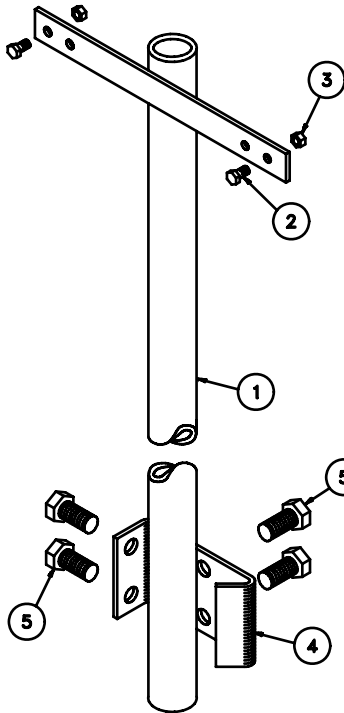

LS-596B (Rev. 6/07)

Auto Controller Parts/Kits

CONTROLLER KIT

ITEM	DESCRIPTION	PART #
1	1/8" STRAIGHT COUPLING	108027
2	1/8" 45° ELBOW	105882
3	1/8" x 3/8" POLY CONNECTOR	105024

KIT PART # 103417

PRESSURE DIFFERENTIAL SWITCH KIT (AUTO)

ITEM	DESCRIPTION	PART #
1	1/8" STRAIGHT COUPLING	108027
2	1/8" 45° ELBOW	105882
3	1/8" x 3/8" POLY ADAPTER	105024
4	MURPHY PRESSURE DIFF. SWITCH	107833

KIT PART # 106432

WATER UPTAKE KIT

ITEM	DESCRIPTION	PART #
1	ADAPTER, REDUCER, 3/4" x 1/2" FPT x MPT, PVC	115649
2	BUSHING, REDUCER, 3/4" x 1/4" MPT x FPT, PVC	119434
3	COUPLING, NPT FULL, 3/4", PVC	123246
4	ELBOW, 90 DEG, 3/8" x 1/4", TUBE x MPT, POLY	111063
5	FILTER, SPIN-CLEAN, 3/4", 100 MESH, ABS	123245
6	NIPPLE, NPT, 1/2" STD x 1-1/2" TBE, A-53 GALV	106608
7	VALVE, BALL, 1/2" 150# FPT FULLPORT, BRASS	108032

KIT PART # 123247

LS-597D (Rev. 6/07)

Controller Mount Assembly Parts/Kits

CONTROLLER MOUNT ASSEMBLY

48 TANK

ITEM	QTY	DESCRIPTION	PART #
1	1	TEE, BRACKET, SS	112542
2	2	BOLT, HEX, 1/4-20 x 3/4", SS	105373
3	2	NUT, HEX, 1/4-20, SS	106767
4	1	TANK, LEG BRACKET, SS	105702
5	4	BOLT, HEX, 3/8-15 x 1 1/2", SS	114370

KIT PART # 105149

CONTROLLER MOUNT ASSEMBLY

15-36 TANK

ITEM	QTY	DESCRIPTION	PART #
1	1	TEE, BRACKET, SS	112542
2	2	BOLT, HEX, 1/4-20 x 3/4", SS	105373
3	2	NUT, HEX, 1/4-20, SS	106767
4	1	TANK, LEG BRACKET, SS	105703
5	4	BOLT, HEX, 3/8-16 x 1 1/2", SS	114370