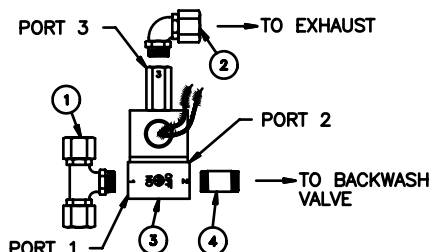

Solenoid & Manual Valve Parts/Kits

AUTOMATIC SOLENOID VALVE KIT

12V-DC

ITEM	DESCRIPTION	PART #
1	TEE, 1/4" x 3/8" POLY	107914
2	ELBOW, 1/4" x 3/8" POLY	111063
3	VALVE, SOLENOID	108131
4	NIPPLE, 1/4" x 1 1/2" S.S.	106600
SOLENOID BODY ONLY		105371
12 VDC COIL ONLY		105719

KIT PART # 106434