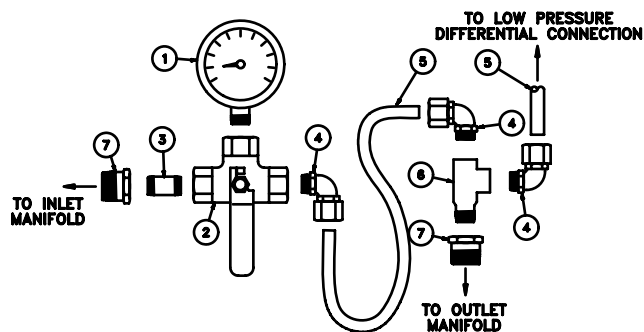

KIT PART # 106437

OUTLET PRESSURE GAUGE KIT (MANUAL)

ITEM	DESCRIPTION	PART #
1	GAUGE, 0-100 psi PRESSURE	106262
2	BUSHING,REDUCER, 1/2" x 1/4"	105556

KIT PART # 103311

SINGLE PRESSURE GAUGE KIT (OPTIONAL)

ITEM	DESCRIPTION	PART #
1	GAUGE, 0-160 psi PRESSURE	106263
2	VALVE, BALL, 1/4" 3-WAY	108031
3	NIPPLE, 1/4" x 1 1/2" S.S.	106600
4	ELBOW, 1/4" x 3/8" POLY	111063
5	TUBING, 3/8" x 5' ,POLY	107929
6	TEE, 1/4" MALE RUN, BRASS	107886
7	BUSHING,REDUCER, 1/2" x 1/4"	105560