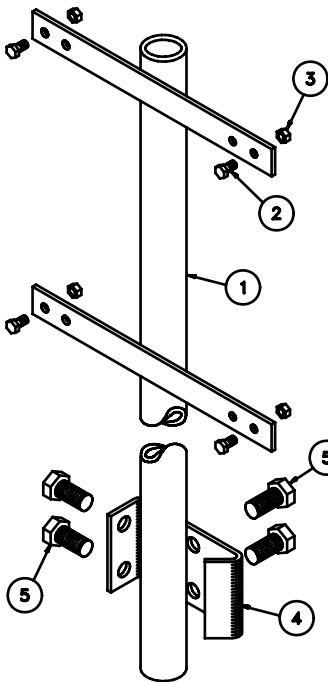

ITEM	DESCRIPTION	PART #
1	1/8" STRAIGHT COUPLING	108027
2	1/8" 45° ELBOW	105882
3	1/8" x 3/8" POLY ADAPTER	105024
4	MURPHY PRESSURE DIFF. SWITCH	107833

KIT PART # 106432

WATER UPTAKE KIT

ITEM	DESCRIPTION	PART #
1	ADAPTER, REDUCER, 3/4" x 1/2" FPT x MPT, PVC	115649
2	BUSHING, REDUCER, 3/4" x 1/4" MPT x FPT, PVC	119434
3	COUPLING, NPT FULL, 3/4", PVC	123246
4	ELBOW, 90 DEG, 3/8" x 1/4", TUBE x MPT, POLY	111063
5	FILTER, SPIN-CLEAN, 3/4", 100 MESH, ABS	123245
6	NIPPLE, NPT, 1/2" STD x 1-1/2" TBE, A-53 GALV	106608
7	VALVE, BALL, 1/2" 150# FPT FULLPORT, BRASS	108032

KIT PART # 123247

LS-597D (Rev. 6/07)

Controller Mount Assembly Parts/Kits

CONTROLLER MOUNT ASSEMBLY

48 TANK

ITEM	QTY	DESCRIPTION	PART #
1	1	TEE, BRACKET, SS	112542
2	2	BOLT, HEX, 1/4-20 x 3/4", SS	105373
3	2	NUT, HEX, 1/4-20, SS	106767
4	1	TANK, LEG BRACKET, SS	105702
5	4	BOLT, HEX, 3/8-15 x 1 1/2", SS	114370

KIT PART # 105149

CONTROLLER MOUNT ASSEMBLY

15-36 TANK

ITEM	QTY	DESCRIPTION	PART #
1	1	TEE, BRACKET, SS	112542
2	2	BOLT, HEX, 1/4-20 x 3/4", SS	105373
3	2	NUT, HEX, 1/4-20, SS	106767
4	1	TANK, LEG BRACKET, SS	105703
5	4	BOLT, HEX, 3/8-16 x 1 1/2", SS	114370

KIT PART # 101257

SOLAR CONTROLLER MOUNT ASSEMBLY

48 TANK

ITEM	QTY	DESCRIPTION	PART #
1	1	TEE BRACKET, SS	112543
2	4	BOLT, HEX, 1/4-20 x 3/4", SS	105373
3	4	NUT, HEX, 1/4-20, SS	106767
4	1	TANK LEG BRACKET, SS	105702
5	4	BOLT, HEX, 3/8-16 x 1 1/2", SS	114370