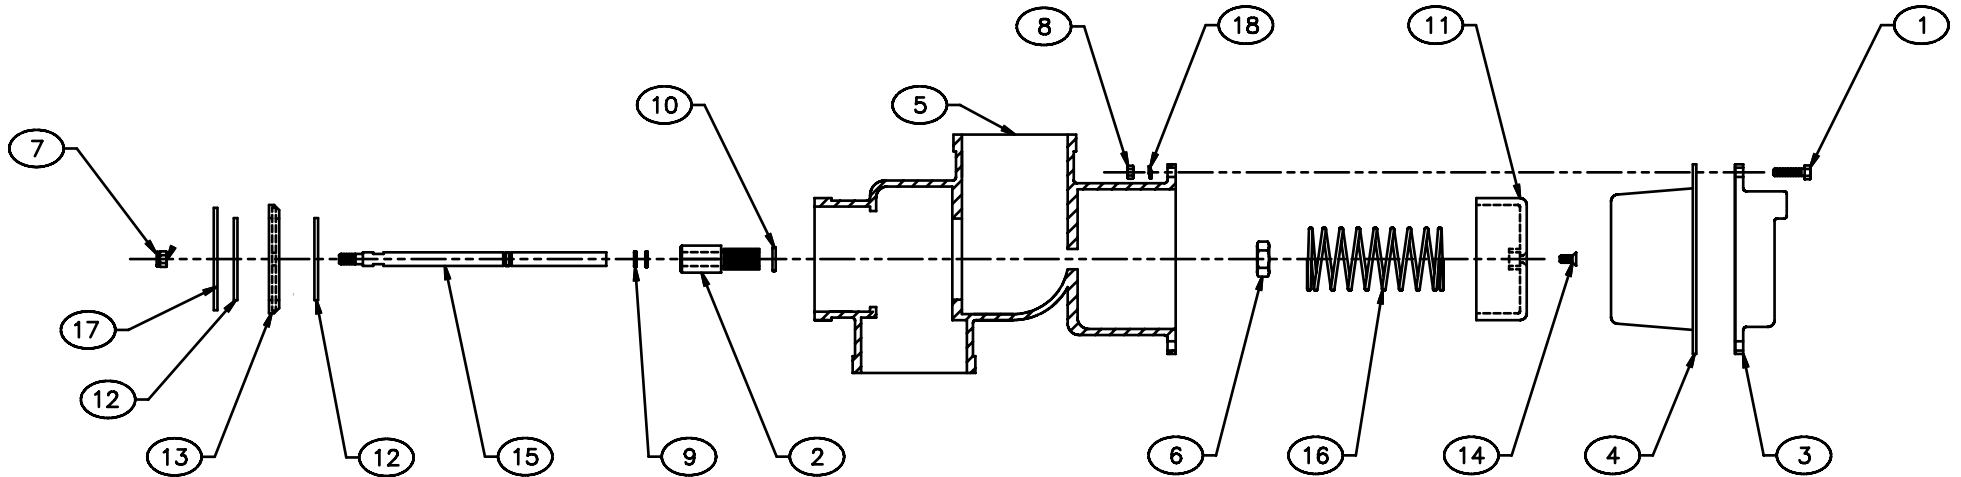

L0801-B 4-inch BACKWASH VALVE PN# 108030/48 INCH MEDIA TANKS

ITEM	DESCRIPTION	PART NO.
1	BOLT, HEX, 5/16-18 UNC-2A x 1-¼ , 316 SS	105383
2	BUSHING, GUIDE, 4" BACKWASH VALVE, 304 SS	101108
3	COVER, VALVE, 4" BACKWASH W/ ¼ TAP, GRAY IRON CAST	105823
4	DIAPHRAGM, VALVE 4" BACKWASH, NEOPRENE	105864
5	BODY, VALVE, 4" BACKWASH, L-0801-B, GRAY IRON CAST	105370
6	NUT, JAM, ¾-16 UNC-2B, 316 SS	103300
7	NUT, HEX NYLOCK, 3/8-16 UNC-2B, 316 SS	106791
8	NUT, HEX, 5/16-18 UNC-2B, 316 SS	106769
9	O-RING, SHAFT, 568-012, BUNA-N 70	106823
10	O-RING, BUSHING, 568-016, BUNA-N 70	106821
11	PISTON, VALVE, 4" BACKWASH, GRAY IRON CAST	107170
12	DISC, PLUNGER BACKUP, 4" BACKWASH VALVE 304 SS	104820
13	VULCANIZED, DISC, 3.80 OD SEAT, BLACK RUBBER	108140
14	SCREW, FLAT HEAD HEX SOCKET, ¼-20 UNC-2A x ¾, 18-8	107399
15	SHAFT, VALVE, 4" NEW BACKWASH, 304 SS	107714
16	SPRING, COMPRESSION, BACKWASH VALVE SF 380 SS	107800
17	DISC, PLUNGER, 4" BACKWASH VALVE, 304 SS	105361
18	WASHER, LOCK SPRING, 5/16", 18-8	111169