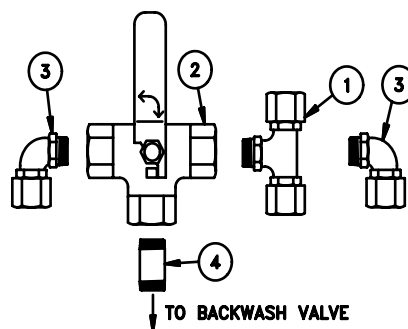

KIT PART # 112105

AUTOMATIC SOLENOID VALVE KIT

24V-AC

ITEM	DESCRIPTION	PART #
1	TEE, 1/4" x 3/8" POLY	107914
2	ELBOW, 1/4" x 3/8" POLY	111063
3	VALVE, SOLENOID	101671
4	NIPPLE, 1/4" x 1 1/2" S.S.	106600
SOLENOID BODY ONLY		105371
24 VAC COIL ONLY		105720

KIT PART # 101944

MANUAL VALVE KIT

ITEM	DESCRIPTION	PART #
1	TEE, 1/4" x 3/8" POLY	107914
2	VALVE, BALL, 1/4" 3-WAY SS	108031
3	ELBOW, 1/4" x 3/8" POLY	111063
4	NIPPLE, 1/4" x 1 1/2" S.S.	106600

KIT PART # 106438