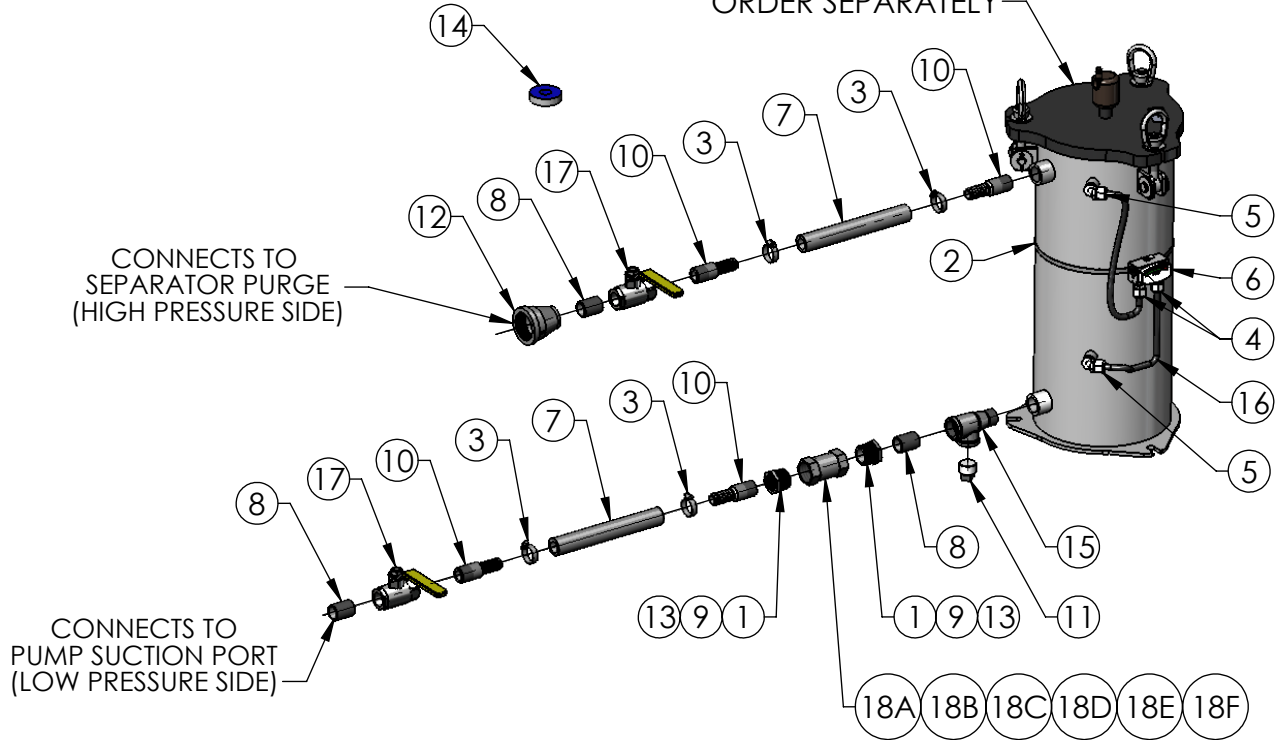

INDICATOR PACKAGE

**NOTE: SRV HOUSING NOT INCLUDED
ORDER SEPARATELY**

ITEM NO.	PART NUMBER	DESCRIPTION	115503-SRI-816 KIT	125196-SRI-816/1.5GPM KIT	120532-SRI-816/1GPM KIT	121092-SRI-816/2GPM KIT	129545-SRI-816/15GPM KIT	126324-SRI-816/15GPM KIT
1	105563	BUSHING, REDUCER NPT, 1 x 3/4 150#, GALV	-	-	-	-	-	2
2	105699	CLAMP, HOSE, STAINLESS STEEL	1	1	1	1	1	1
3	111046	CLAMP, HOSE, 3/4 x 1-1/2 x 9/16, 316L SS	4	4	4	4	4	4
4	105023	CONNECTOR, MPT, 1/4 x 1/8, POLY. BLACK	2	2	2	2	2	2
5	105893	ELBOW, MPT, 1/4 x 1/4, POLY BLACK	2	2	2	2	2	2
6	101849	GAUGE, ANNUNCIATOR DIFF., 0 to 18 PSI	1	1	1	1	1	1
7	111077	HOSE, BLACK RUBBER, 3/4 ID 300 PSI	10(ft)	10(ft)	10(ft)	10(ft)	10(ft)	10(ft)
8	106620	NIPPLE, NPT CLOSE, 3/4 STD, A-53 GR B GALV	2	3	3	2	3	3
9	102333	NIPPLE, NPT CLOSE, 3/8 STD, A-53 GR B GALV	-	2	-	-	-	-
10	106596	NIPPLE, KING, 3/4 HOSE x 3/4 MNPT	4	4	4	4	4	4
11	107233	PLUG, NPT SQUARE, 3/4 3000#, SA-105 GALV	1	1	1	1	1	1
12	107257	REDUCER, BELL, 1-1/2 x 3/4 150# NPT, GALV	1	1	1	1	1	1
13	125208	REDUCER, BELL 3/4 x 3/8 150# NPT, GALV	-	2	-	-	-	-
14	107874	TAPE, TEFLON, 1 ROLL	1	1	1	1	1	1
15	115182	TEE, STREET NPT, 3/4 150#, A-97 GALV	1	1	1	1	1	1
16	107928	TUBING, BLACK, 250 x 125 U.C. 7510 PE, POLY	2.5(ft)	2.5(ft)	2.5(ft)	2.5(ft)	2.5(ft)	2.5(ft)
17	111162	VALVE, BALL, 3/4 150# FPT FULLPORT, BRASS	2	2	2	2	2	2
18A	115183	VALVE, CONTROL, 3/4 FPT x MPT x 10GPM, GY-10	1	-	-	-	-	-
18B	103640	VALVE, CONTROL, 3/8 FPT 0.5GPM, GA-0.5	-	1	-	-	-	-
18C	122393	VALVE, CONTROL, 3/4 FPT 1GPM, GC-1	-	-	1	-	-	-
18D	121094	VALVE, CONTROL, 3/4 FPT x MPT x 2GPM, GY-2	-	-	-	1	-	-
18E	102481	VALVE, CONTROL, 3/4 FPT 5GPM, GC-5	-	-	-	-	1	-
18F	108058	VALVE, CONTROL, 1" FPT 15GPM, GX-15	-	-	-	-	-	1
			QTY.					