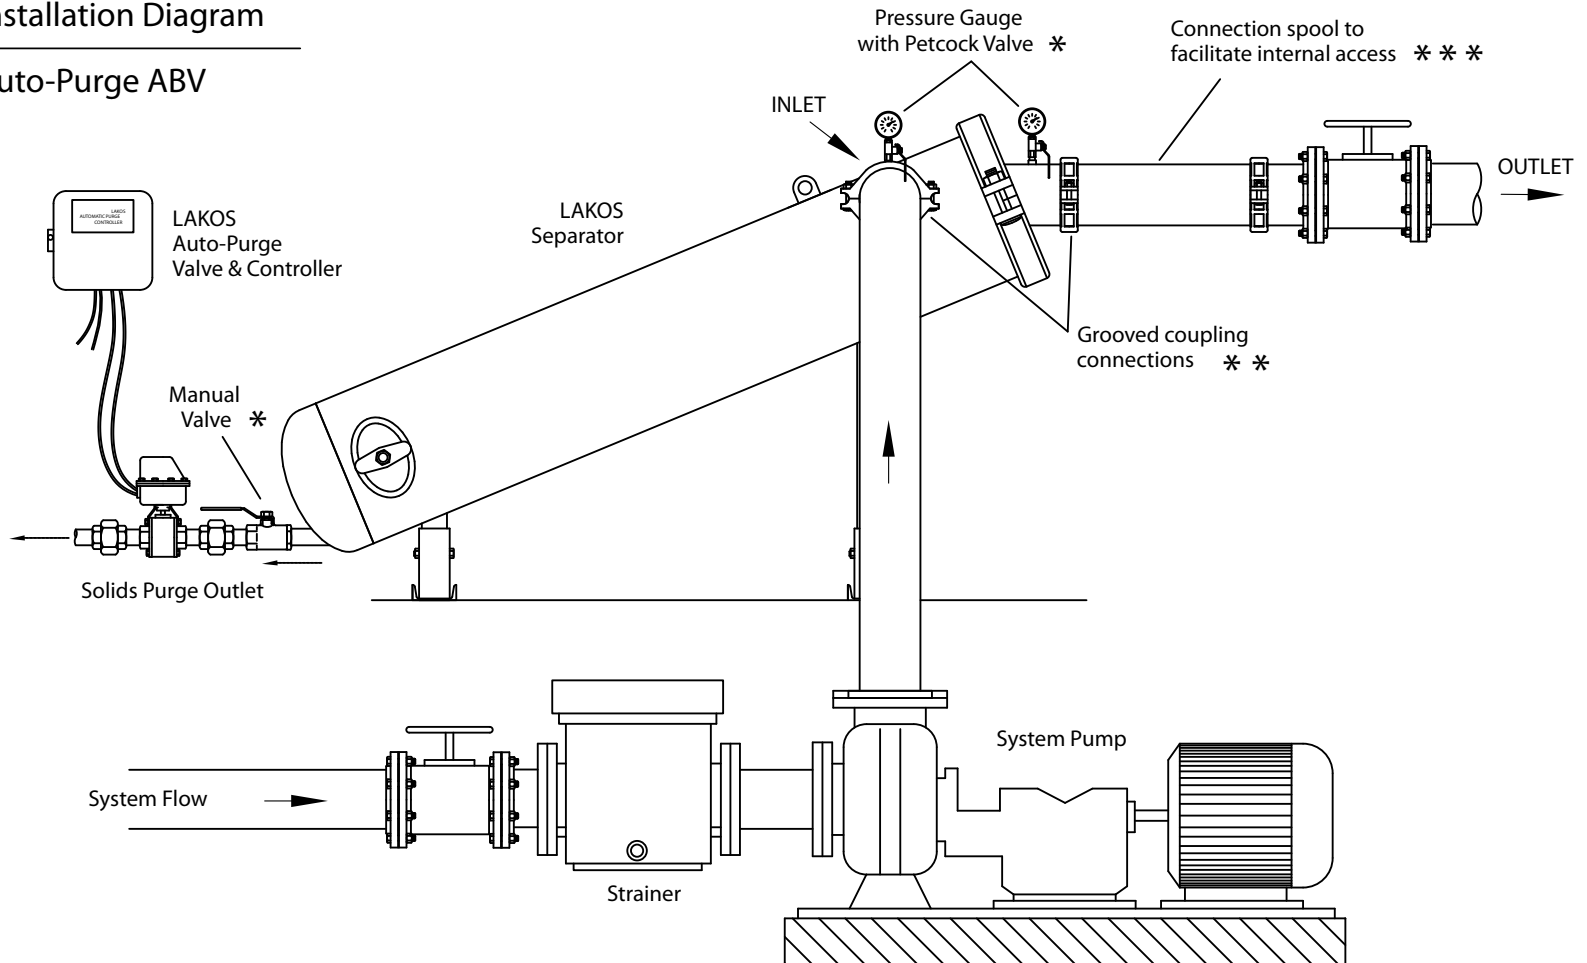

LAKOS HTX-L SERIES

Full Flow Installation Diagram

With Auto-Purge ABV

* These items available as an "Installation Kit" from LAKOS.

** Inlet/outlet may also be specified with ANSI flanges, DIN flanges or other connections. Consult factory for details.

*** These items available as an option from LAKOS.

LAKOS HTX-L SERIES

Full Flow Installation Diagram

With Solids Recovery Vessel SRV

* These items available as an "Installation Kit" from LAKOS.

* * Inlet/outlet may also be specified with ANSI flanges, DIN flanges or other connections. Consult factory for details.