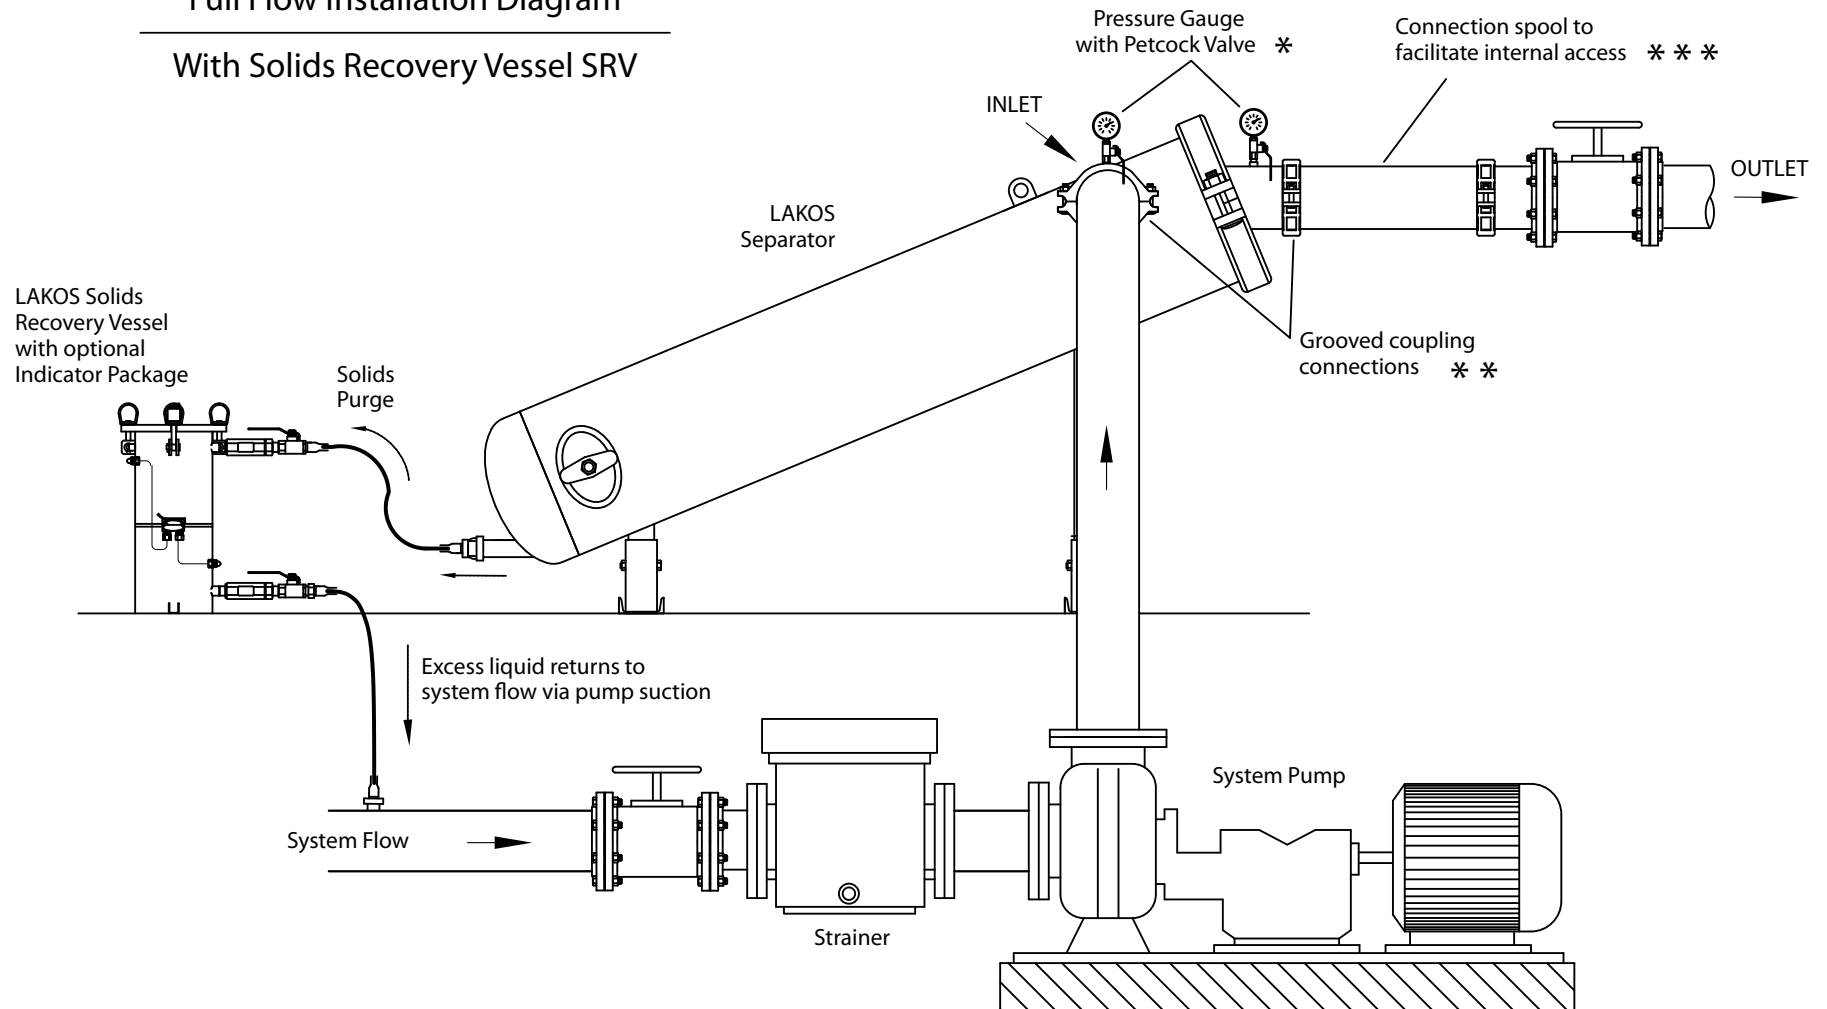

LAKOS HTX-L SERIES

Full Flow Installation Diagram

With Auto-Purge ABV

* These items available as an "Installation Kit" from LAKOS.

** Inlet/outlet may also be specified with ANSI flanges, DIN flanges or other connections. Consult factory for details.

*** These items available as an option from LAKOS.

LAKOS HTX-L SERIES

Full Flow Installation Diagram

With Solids Recovery Vessel SRV

* These items available as an "Installation Kit" from LAKOS.

* * Inlet/outlet may also be specified with ANSI flanges, DIN flanges or other connections. Consult factory for details.