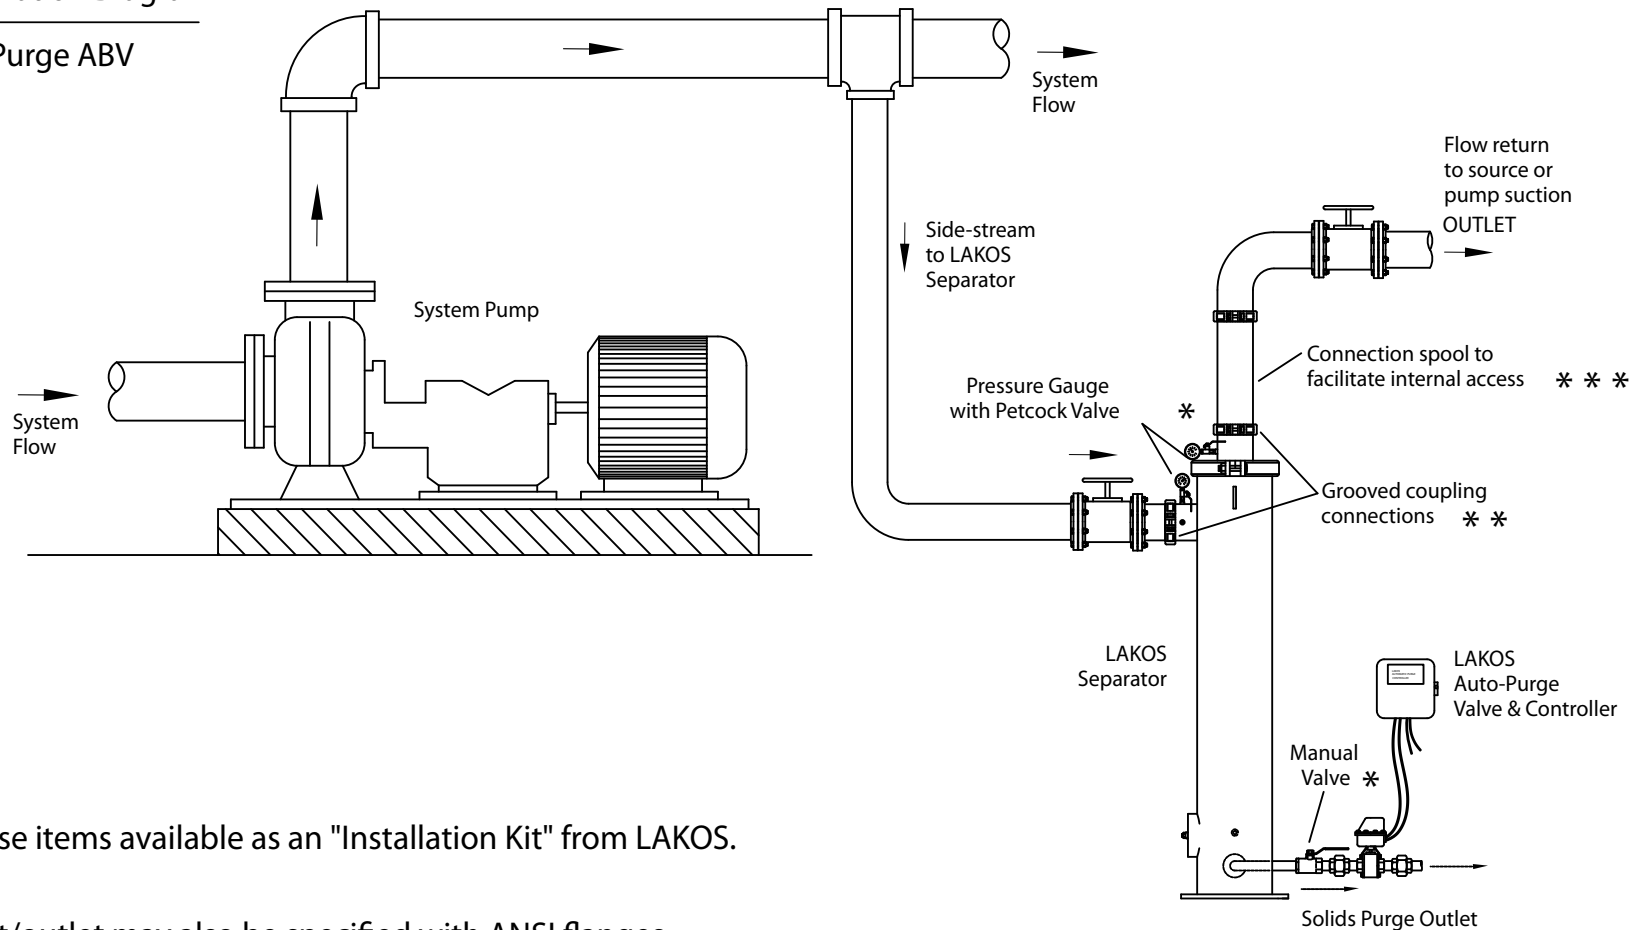

LAKOS HTX-V SERIES

Side Stream Installation Diagram

With Auto-Purge ABV

* These items available as an "Installation Kit" from LAKOS.

* * Inlet/outlet may also be specified with ANSI flanges, DIN flanges or other connections. Consult factory for details.

* * * These items available as an option from LAKOS.

LAKOS HTX-V SERIES

Side Stream Installation Diagram

With Solids Recovery Vessel SRV

* These items available as an "Installation Kit" from LAKOS.

* * Inlet/outlet may also be specified with ANSI flanges, DIN flanges or other connections. Consult factory for details.