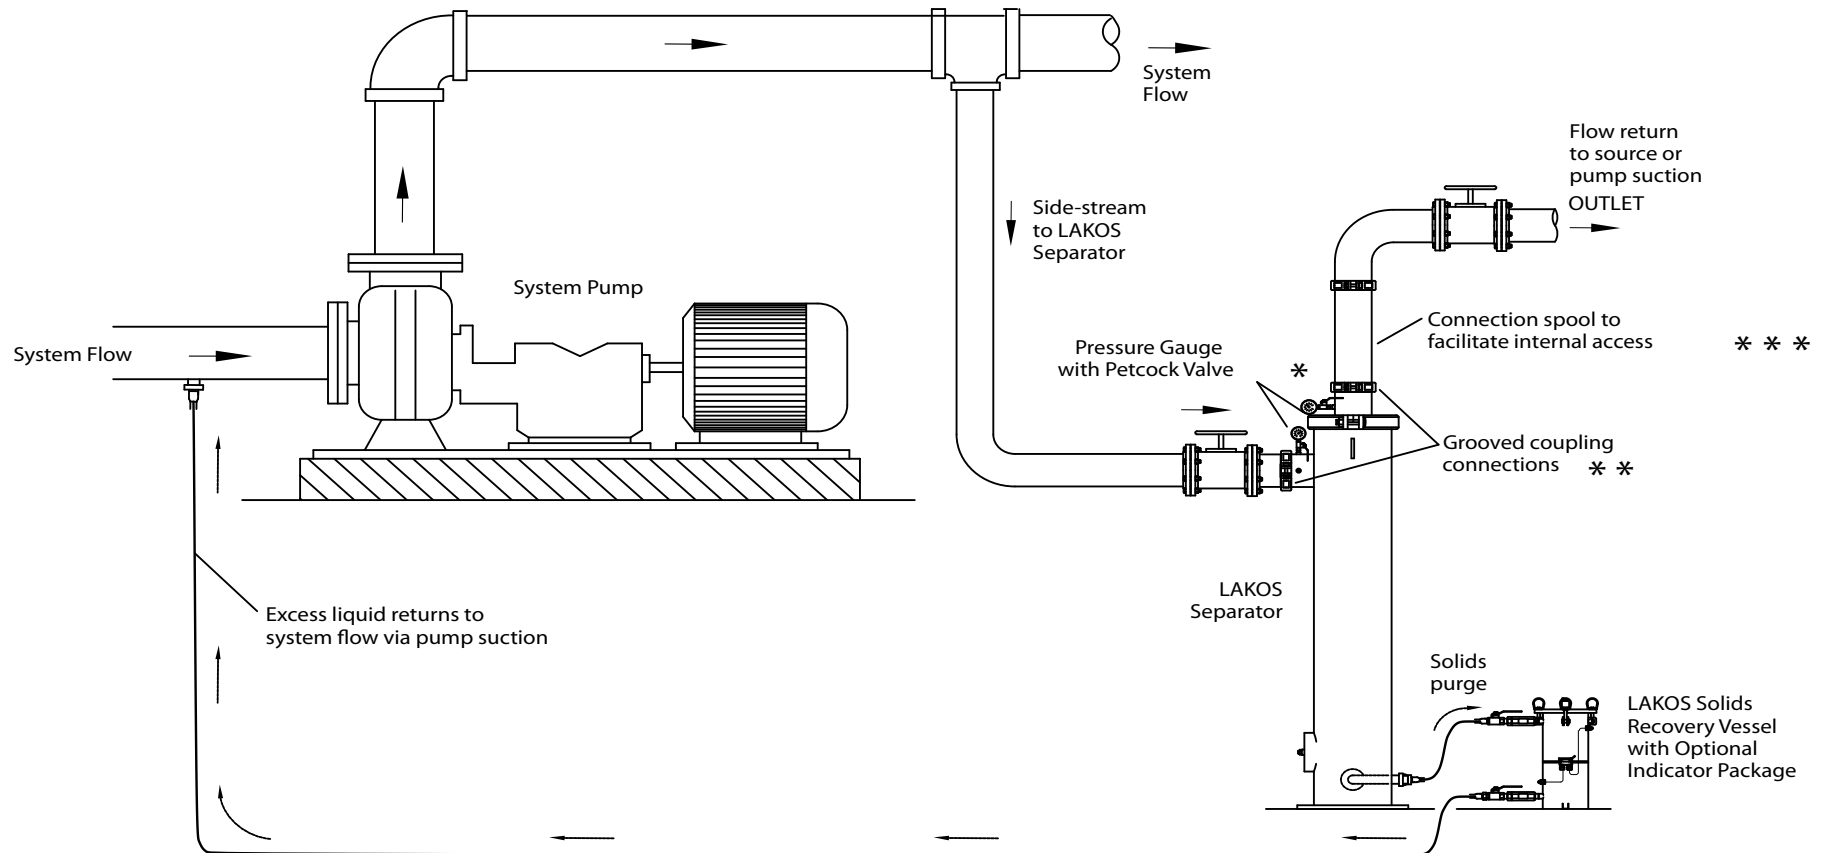

LAKOS HTX-V SERIES

Side Stream Installation Diagram

With Auto-Purge ABV

* These items available as an "Installation Kit" from LAKOS.

* * Inlet/outlet may also be specified with ANSI flanges, DIN flanges or other connections. Consult factory for details.

* * * These items available as an option from LAKOS.

LAKOS HTX-V SERIES

Side Stream Installation Diagram

With Solids Recovery Vessel SRV

* These items available as an "Installation Kit" from LAKOS.

* * Inlet/outlet may also be specified with ANSI flanges, DIN flanges or other connections. Consult factory for details.